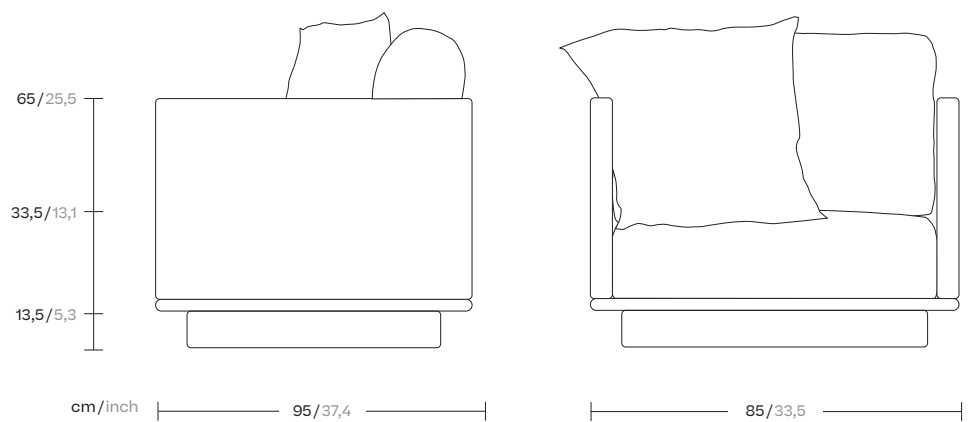

Giro Aluminium
1 Seater sofa,
by Vincent Van Duysen

kettal

1 Seater sofa

Designer
Vincent Van Duysen

Collection
Giro Aluminium

Reference
KS7402200

1/2

Giro is a collection which can blend into interiors and exteriors due to its tactility and pure lines. In Giro, we have some variety of shapes, textures and materials (see the difference between the seating items and the coffee and side tables). And still all the items merge harmoniously together to create a warm, tactile and pleasant atmosphere.

cm/inch

kettal

1 Seater sofa

Designer
Vincent Van Duysen

Collection
Giro

Reference
KS7400200

2/2

Maintenance

 Adjustable Legs

kettal