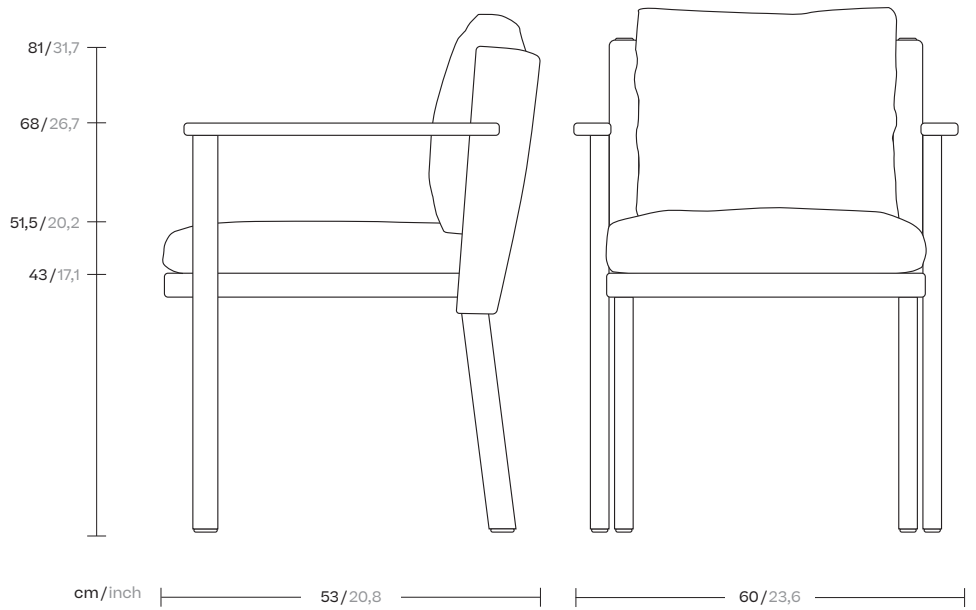

Giro
Stackable dining
armchair,
by Vincent Van Duysen

kettal

Stackable dining armchair

Designer
Vincent Van Duysen

Collection
Giro

Reference
KS7400200

1/2

cm/inch

Giro is a collection which can blend into interiors and exteriors due to its tactility and pure lines. In Giro, we have some variety of shapes, textures and materials (see the difference between the seating items and the coffee and side tables). And still all the items merge harmoniously together to create a warm, tactile and pleasant atmosphere.