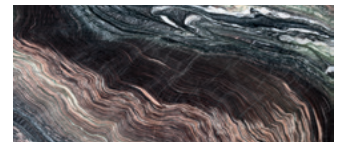

Feet: base in matte black-varnished metal.

Any blemishes, that are attributable to the naturalness of stones, can be resin-filled and are not to be considered as defects. Blocks and slabs visibly vary as these are natural stones; all pictures are just a rough guide.

marmo Bianco Gioia Rigato
Lined Bianco Gioia marble

marmo Calacatta Oro lucido
glossy Calacatta Oro marble

marmo Cipollino Abyssal lucido
glossy Cipollino Abyssal marble

marmo Ocean Storm lucido
glossy Ocean Storm marble
(misura max/max size 280x130)