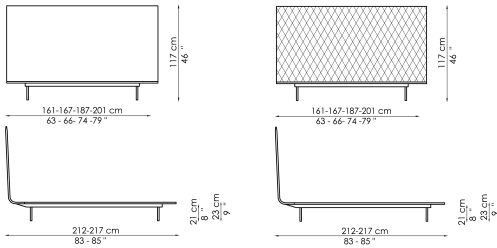

# Thin

Thin: a graphic and contemporary sign, a continuous line that forms the headboard and bed level, bestowing a minimal and airy appearance that balances the large surface of the headboard. Four thin metal feet discreetly support the sleeping level, bestowing additional lightness to the whole. The perimeter of the bed is embellished with a fabric profile, available in many

**Data sheet**

**Thin**

Width: 161-167-187-201cm

Depth: 212-217cm

Height: 117cm

**Thin ego**

Width: 161-167-187-201cm

Depth: 212-217cm

Height: 117cm